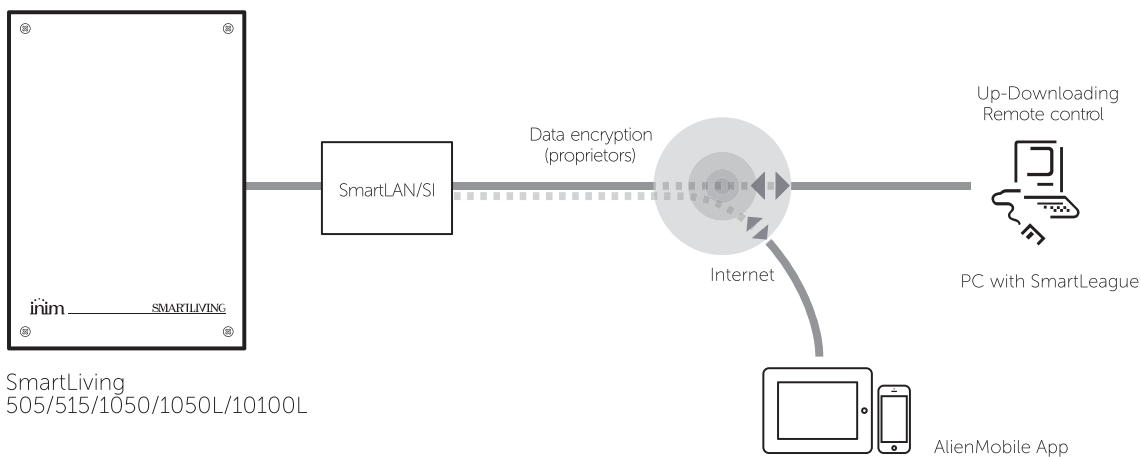

SmartLAN/SI

SmartLAN/SI

For those who do not require particularly advanced remote control capabilities but are interested in providing the SmartLiving control panel of simple connectivity features, INIM also offers a basic version of SmartLAN, the SmartLAN/SI. This optional board makes available the remote programming and supervision functions from the local network and the Internet (using the SmartLeague and SmartLook softwares), the digital communicator toward the alarm receiving centres with SIA-IP protocol, the remote access via the AlienMobile app.

SmartLAN/SI equipped SmartLiving system

SmartLiving
505/515/1050/1050L/10100L

Main features

	SmartLAN/SI
Plug-in mounting to motherboard	Yes
Encrypted data	Proprietor
Connection to LAN Ethernet 10-100 Base T	Yes
System programming and control over IP using SmartLeague software	Yes
Static IP address management	Yes
Dynamic DNS management	-
Multi-connection management	-
SIA-IP protocol digital communicator	Yes
Sends e-mails with attached files	-
SD card connector	-
Attached files saved to SD card (not included)	-
Manages SD card memory	-
Web server functions for PCs, Tablets and Smartphones: Virtual keypad with AlienMobile user interface Scenarios management, Zone management Partition management View timer option View events log option	-
Manages AlienMobile App	Yes
Dimensions (HxWxD)	54x81x30mm
Weight	45g

ORDER CODES

SmartLAN/SI ethernet interface for connections to the Internet via TCP/IP protocol, provides SIA-IP protocol digital communicator.