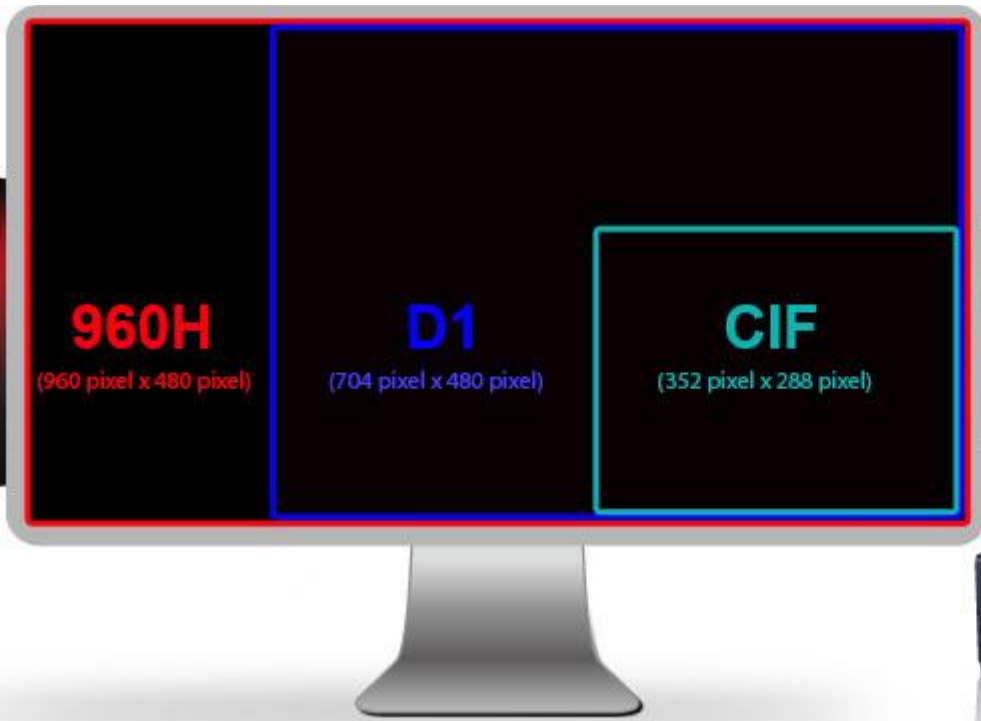

The New Upgraded 960H DVR's

Get 36% larger image than D1

Intro:

960H DVR's perform in higher resolution by 36% compare with D1 at ratio of 16:9. Nowadays, with increasing resolution of Analog camera's sensors and the improved abilities to produce over 700 TVL, 960H DVR will be the right choice for you. While capturing a high resolution video feed with D1 DVR, the image resolution is subject to D1 resolution which is 704 horizontal pixels so all TV lines greater than 704 are actually discarded by the DVR. With 960H DVR you will get 960 Horizontal pixels so the camera's high resolution is actually captured as a high resolution video recording on your DVR.

Why 960H?

Higher Resolution Recording: Security cameras and DVRs that are capable of recording at this resolution provide superior images that are 36% larger than D1 and more than 500% larger than CIF.

Better Image Quality: Recording larger images provides a larger amount of image detail. Images are sharper and contain more details so it will be easier to distinguish between objects that are close together.

True to Life: 960H resolution creates a wide-screen picture that does not need to be stretched in order to fit on wide-screen TV's and monitors.

Backwards compatible: 960H DVR's are still using analog standard (CVBS) and backwards compatible with all standard analog cameras.