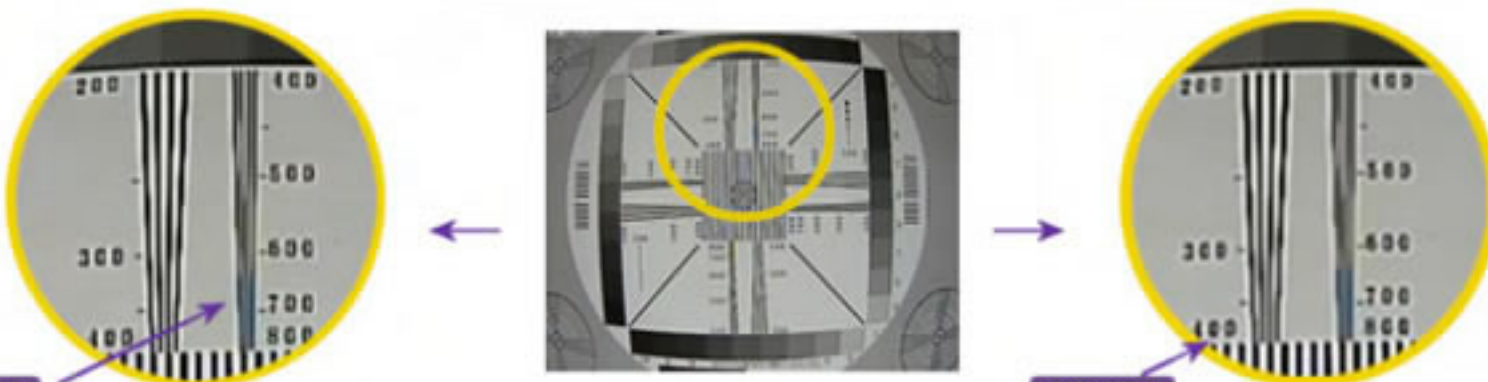

D1 DVR X4 higher resolution than CIF

For more detailed video surveillance.

Cameras are important, but it is ultimately the DVR that determines the video resolution. The DVR captures analog video signals received from the cameras and transforms (encodes) them into compressed digital video; the resulting video resolution depends on the capturing resolution.

Using cameras with over 600TVL and then recording the data at CIF resolution is equal to "driving a racing car in crowded city." While the camera sends 600 pixels of horizontal resolution the DVR is only capable of capturing 352 pixels of horizontal resolution and your files will be stored at the resolution dictated by the DVR. In order to enjoy the high-resolution video coming from the cameras you need to have a DVR which can support the camera resolution. Provision-ISR full D1 DVR series offers the newest and most advanced DVR technology with "full channel real-time recording" and many advanced features.

Under D1

Under D1

Main Features

- | | |
|--|---|
| Watermark time-stamp | Real-time D1 recording |
| Digital zoom (live and playback) | Full HD (1080P) video out-optional |
| Easy back up through network or USB port | Friendly user interface in full color |
| Email notification | Full mobile phone functionality (iPhone, Android, etc.) |
| Multi language support | Powerful remote application, including: |
| Advanced user authorization setting | Remote live, playback and system configuration |
| Full virtual keyboard | Support Internet Explorer and Safari browsers |
| Privacy masking- 3 areas per channel | Dual streaming |
| Snapshot function | Two way audio |
| Multi zone motion detection | Free CMS software |
| Pre/post recording | Full channel playback |
| VGA resolution up to 1280x1024 | Support PTZ and alarm |