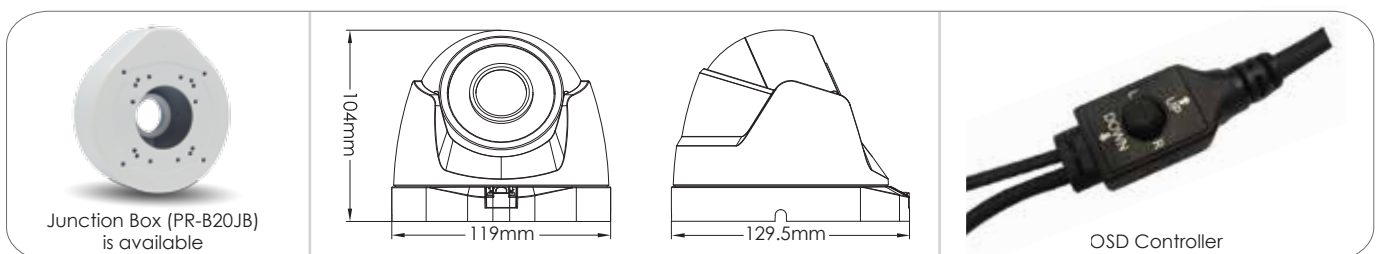

AHD IR DOME CAMERA VARI-FOCAL LENS

DI-380AHDEVF

MODEL	DI-380AHDEVF
Image Sensor	1/3" 1.3MP Sensor
Effective Pixels	1280(H)×960(V)
Scanning System	Progressive
Resolution	Digital:1280×720, Analog:960H
Min. Illumination	0.1Lux / (0Lux IR On)
Day & Night	True Day&Night (ICR)
IR LED	36 LED (25m)
OSD Menu	Available(11 Languages, AHD/CVBS Output Selectable)
CoC Support	No
Day & Night Mode	EXT, Color, B&W, Auto
Backlight Compensation	Off/BLC/HSBLC
S/N Ratio	≥44dB (AGC Off)
White Balance	ATW,AWC,Indoor,Outdoor,Manual,AWB
Noise Reduce	3D-DNR For AHD / 2D-DNR For CVBS
Video Output	AHD/CVBS (Signal Selectable from OSD)
Defog	Off/On
Privacy Mask	On/Off (4 Areas)
Motion Detection	On/Off (4 Areas)
D-Effect	Freeze, Mirror, Negative Image
Lens	2.8-12mm
Power	DC12V±10%, ~250mA
Operation Temp.	-10°C~+50°C
Waterproof	IP66
Dimension	129.5*90*119mm
Net weight	476g

Main Features:

Sensor: 1/3", 1.3 Mega-Pixel
 Selectable output-720P AHD/Analog
 Lens: 2.8-12mm Mega-Pixel Fixed
 True Day & Night – ICR
 IR Range: 25m (36 IR LED)
 IP66
 Weight: 476g
 Power: DC 12V, ~250mA

Junction Box (PR-B20JB) is available

OSD Controller