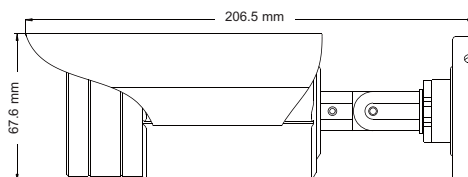

AHD IR BULLET CAMERA FIXED LENS

I3-380AHD36

MODEL	I3-380AHD36
Image Sensor	1/3" 1.3MP Sensor
Effective Pixels	1280(H)×960(V)
Scanning System	Progressive
Resolution	Digital:1280×960, Analog:960H
Min. Illumination	0.01Lux / (0Lux IR On)
Day & Night	True Day&Night (ICR)
IR LED	3 Array LED(25m)
OSD Menu	Available(11 Languages, AHD/CVBS Output Selectable)
Day & Night Mode	EXT, Color, B&W, Auto
Backlight Compensation	Off/BLC/HSBLC
S/N Ratio	≥49dB (AGC Off)
White Balance	ATW,AWC,Indoor,Outdoor,Manual,AWB
Noise Reduce	2D DNR
Video Output	AHD/CVBS (Signal Selectable from OSD)
Defog	Off/On
Privacy Mask	On/Off (4 Areas)
Motion Detection	On/Off (4 Areas)
D-Effect	Freeze, Mirror, Negative Image
Lens	3.6mm
Power	DC12V±10%
Operation Temp.	-10°C~+50°C
Waterproof	IP66
Dimension	206.5*67.6*68.5mm
Net weight	380g

Main Features:

Sensor: 1/3", 1.3 Mega-Pixel
 Selectable output-720P AHD/Analog
 Lens: 3.6mm Mega-Pixel Fixed
 True Day & Night – ICR
 IR Range: 25m (3 Array LED)
 IP66
 Weight: 380g
 Power: DC 12V

Junction Box is available