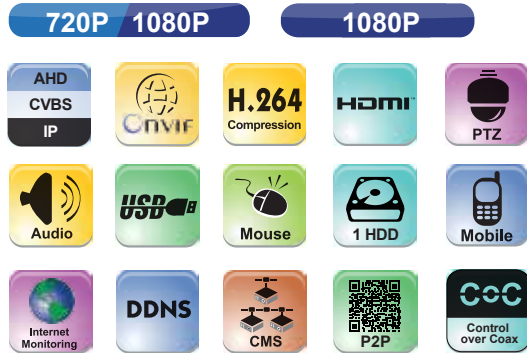

4 CH AHD + 1 CH IP Hybrid DVR

SA-4050AHD-2 (MMA)

MODEL		SA-4050AHD-2 (MMA)	
System	Compression Format	High profile H.264	
	ONVIF	Yes	
	Format	Hybrid AHD / CVBS + IP	
Video	Input	4CH AHD Standard BNC + 1CH IP (Over Network)	
	Standard Output	HDMI, VGA (800x600, 1024x768, 1280x1024), CVBS	
Audio	Input	4CH	
	Output	1CH	
	Two Way Audio	Yes	
Recording	AHD	Real-Time Recording	4CH 1080P Half Real-Time
		2MP (1080P)	60FPS (NTSC)/50FPS (PAL) Total. Up to 15/12FPS Per Channel
		1MP (720P)	120FPS (NTSC)/100FPS (PAL)
	Analog	Real-Time Recording	4CH 960H Real-Time
		960H	120FPS (NTSC)/100FPS (PAL)
		D1	No
	IP	CIF	No
		Real-Time Recording	1CH 1080P Real-Time
		3MP	No
		2MP (1080P)	30FPS (NTSC)/25FPS (PAL)
		1.3MP (960P)	30FPS (NTSC)/25FPS (PAL)
	General	1MP (720P)	30FPS (NTSC)/25FPS (PAL)
Recording Modes		Schedule, Manual, Motion, Sensor	
Playback	AHD/CVBS Playback	4CH	
	IP Playback	1CH	
	Search Mode	Time, Event, File Management	
Backup	USB	2 USB 2.0 Port	
	DVD Burner	No	
	Backup Format	AVI/DAT	
Remote Application	AHD Stream	Master Stream 1-25/30FPS@720P / 1-12/15FPS@1080P; Sub-Stream: Up to 1-25FPS@720P	
	Analog Stream	Master Stream 1-25/30FPS@960H; Sub-Stream Up to 1-25FPS@960H	
	IP Stream	Master Stream 1-25/30FPS@1080P; Sub-Stream Up to 1-25/30FPS@D1	
	Master Stream	Up to 4Ch@Recording Resolution	
	Browser	IE, Chrome, Safari, Firefox (Mac OS, Windows XP/Vista/7/8)	
	CMS	Yes	
	Mobile Application	ProvisionCAM for iPhone/Android; ProvisionHD for iPad/Android Tablet	
User Access	10 Users Online with Professional Authority Management		
Alarm	Input	4CH	
	Output	1CH	
Storage	HDD	1 SATA (6TB)	
	E-SATA	No	
PTZ	Connection	RS-485 / CoC	
	Supported Protocols	Pelco D, Pelco P, Samsung, Visca, ONVIF, CoC	
	Supported Controls	Pan, Tilt, Zoom, Preset, Cruise, Scan, Iris, Focus	
Network	Ethernet	100 Mbps (RJ-45)	
	Protocol	TCP/IP, DHCP, DDNS, NTP, SMTP, P2P	
Others	Dimension	W255xD200xH43mm	
	IR Controller	Yes	
	Power Supply	12V/2A	
	Operation Temperature	0°C ~50°C	