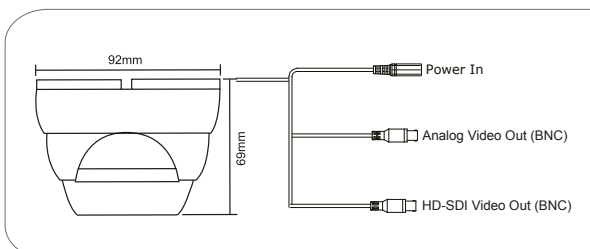

IR FIXED LENS DOME CAMERA

DI-390HD36

HD-SDI CAMERAS
1080P

1/3" CMOS Sensor
1080P
True Day & Night (IR Cut Removable)
0 Lux (IR On) Min. Illumination
WDR (At 15 fps)

3D Noise Reduction
DSS (Digital Slow Shutter)
BLC/HLC
Motion Detection and Privacy Masking
Digital Zoom

3.6mm Fixed Lens
15m IR Illumination
RS-485
IP66
DC 12V

Specifications

MODEL	DI-390HD36
Image Sensor	1/3" CMOS Sensor
Active Pixels	2010(H)×1092(V)
Lens	3.6mm Fixed Lens
Scanning System	Progressive Scan
Resolution	Digital: 1920x1080 (1080P 25/30FPS)
	Analog: 700TVL
Min. Illumination	0.0Lux (IR On) 24 IR LED Pieces
IR Range	15m
Video Output	Digital: HD-SDI (25/30FPS) Analog: NTSC/PAL
True D&N	ICR (IR Cut Removable)
S/N RATIO	>52dB (AGC Off)
Sharpness	Adjustable
Mirror/Flip	Yes
D-Zoom	x1 ~ x8
HLC (Eclipse)	Off/On
Brightness	Adjustable
Lens	DC/Manual
Shut Speed	Auto/Manual (1/30~1/60000)
DSS(Sense-Up)	Off/ x2~x8

AGC	Adjustable
WDR/BLC	WDR (at 15 fps) / BLC / Off
Day & Night	Auto / Day / Night / Ext
Smart IR	Yes
White BAL	ATW / Push / Indoor / Outdoor / Manual
3D-DNR	Adjustable
Privacy	Off/On (8 Areas)
Motion	Off/On (4 Areas)
Lens shading	Off/On
System	NTSC/PAL
HD Format	1080P
COMM	ID (1 ~ 255), B.Rate(2400-9600), Prot.(Pelco P/D)
OSD	Available
Power	DC 12V, 180mA (Max)
Operating Temperature	-20 C ~ 50 C, (Humidity 10% ~ 90%RH)
Dimension	92W x 69H mm
Weight	310g
IP Rating	IP66