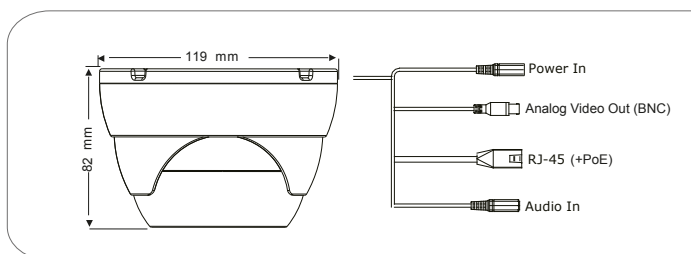

Junction Box is available